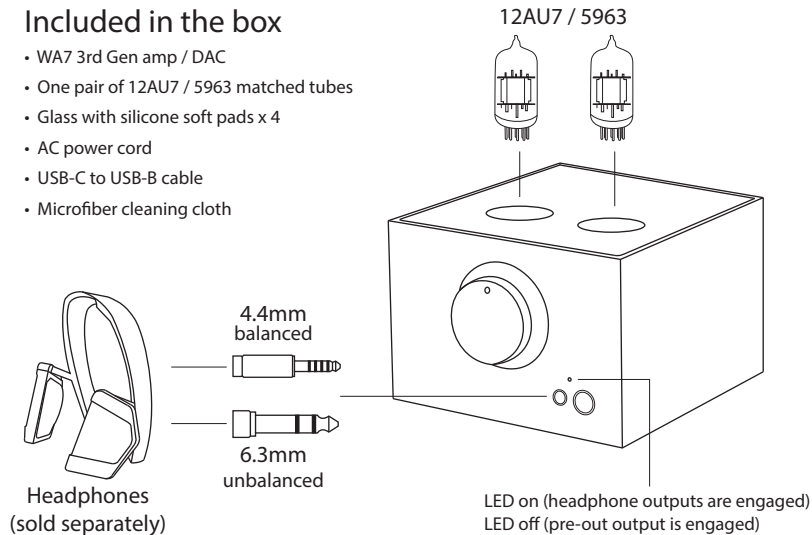

Keeping the same elegant look that makes WA7 fireflies unique, the new 3rd gen now features a built-in linear power supply making the setup a breeze and a one-box solution. The user-replaceable vacuum tubes can be upgraded at any time to customize the sound to the listener's preference. The class-leading performance ESS SABRE DAC allows the user to enjoy music from streaming services such as TIDAL, Qobuz, Apple Music, and Amazon Music HD in lossless resolution.

Included in the box

- WA7 3rd Gen amp / DAC
- One pair of 12AU7 / 5963 matched tubes
- Glass with silicone soft pads x 4
- AC power cord
- USB-C to USB-B cable
- Microfiber cleaning cloth

Features / Specifications

- 12AU7 / 5963 vacuum tubes x2
- ESS SABRE audiophile DAC supports up to 24-bit/384 kHz PCM and DSD128/5.6 MHz
- Built-in linear power supply
- Headphone output compatible with 4-600Ω: balanced (recommended): 1.5W @ 4Ω unbalanced: 400mW @ 4Ω
- Preamplifier output impedance: 16 Ω
- Frequency response: 10Hz to 46kHz, -3dB
- Signal to noise ratio: 100 dB
- Selectable outputs: headphone / pre-out
- AC power input: selectable 110V-125V or 220V-240V
- External dimensions with glass: 5 1/4" (H) x 4.8" (W) x 6" (D)
- Weight: 8.5 lbs, 3.9kg

Inputs

- USB-B digital input x1
- RCA analog input x1
- Industry standard IEC C13 AC power cord inlet

Outputs

- Balanced 4.4mm headphone output (recommended)
- Unbalanced 6.3mm headphone output
- Balanced 4.4mm pre-amp output
- Unbalanced 3.5mm pre-amp output