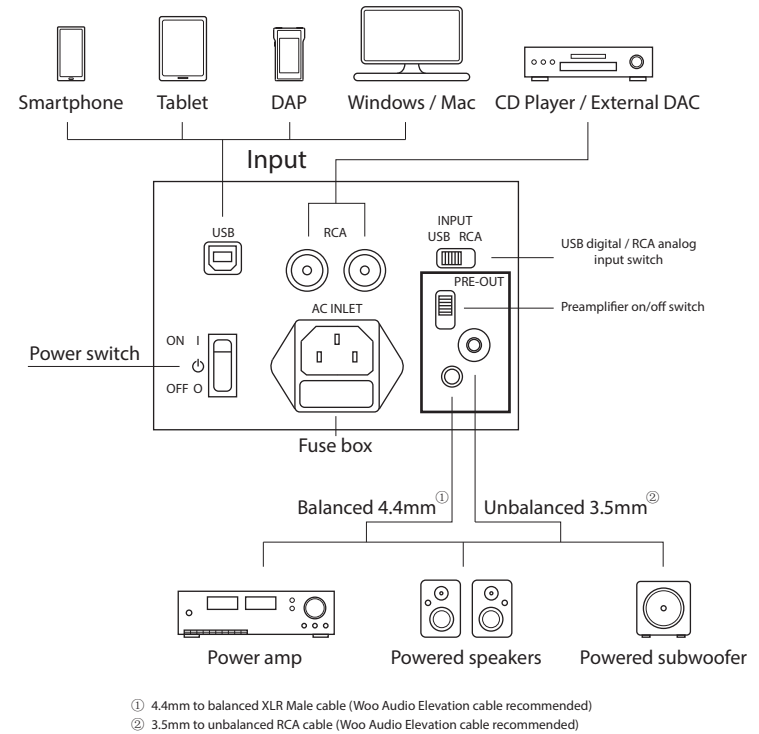

Woo Audio WA7 Fireflies 3rd Generation

Quick Start Guide

Nearly a decade ago, we set out to create an attractive, high-performance vacuum tube amplifier that will delight the eyes and ears of music lovers. The original WA7 fireflies headphone amplifier / DAC was born. We are proud to introduce to you the improved 3rd generation of our award-winning WA7 fireflies.

Keeping the same elegant look that makes WA7 fireflies unique, the new 3rd gen now features a built-in linear power supply making the setup a breeze and a one-box solution. The user-replaceable vacuum tubes can be upgraded at any time to customize the sound to the listener's preference. The class-leading performance ESS SABRE DAC allows the user to enjoy music from streaming services such as TIDAL, Qobuz, Apple Music, and Amazon Music HD in lossless resolution.

Included in the box

- WA7 3rd Gen amp / DAC
- One pair of 12AU7 / 5963 matched tubes
- Glass with silicone soft pads x 4
- AC power cord
- USB-C to USB-B cable
- Microfiber cleaning cloth

Features / Specifications

Inputs

- USB-B digital input x1
- RCA analog input x1
- Industry standard IEC C13 AC power cord inlet

Outputs

- Balanced 4.4mm headphone output (recommended)
- Unbalanced 6.3mm headphone output
- Balanced 4.4mm pre-amp output
- Unbalanced 3.5mm pre-amp output