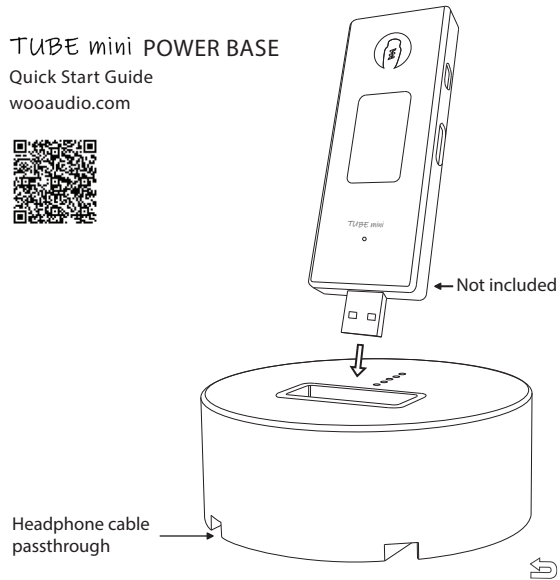

## TUBE mini POWER BASE

Quick Start Guide

wooaudio.com

### What's in the box:

- POWER BASE
- USB type-A to type-C for charging
- USB type-C (OTG) to type-C for source