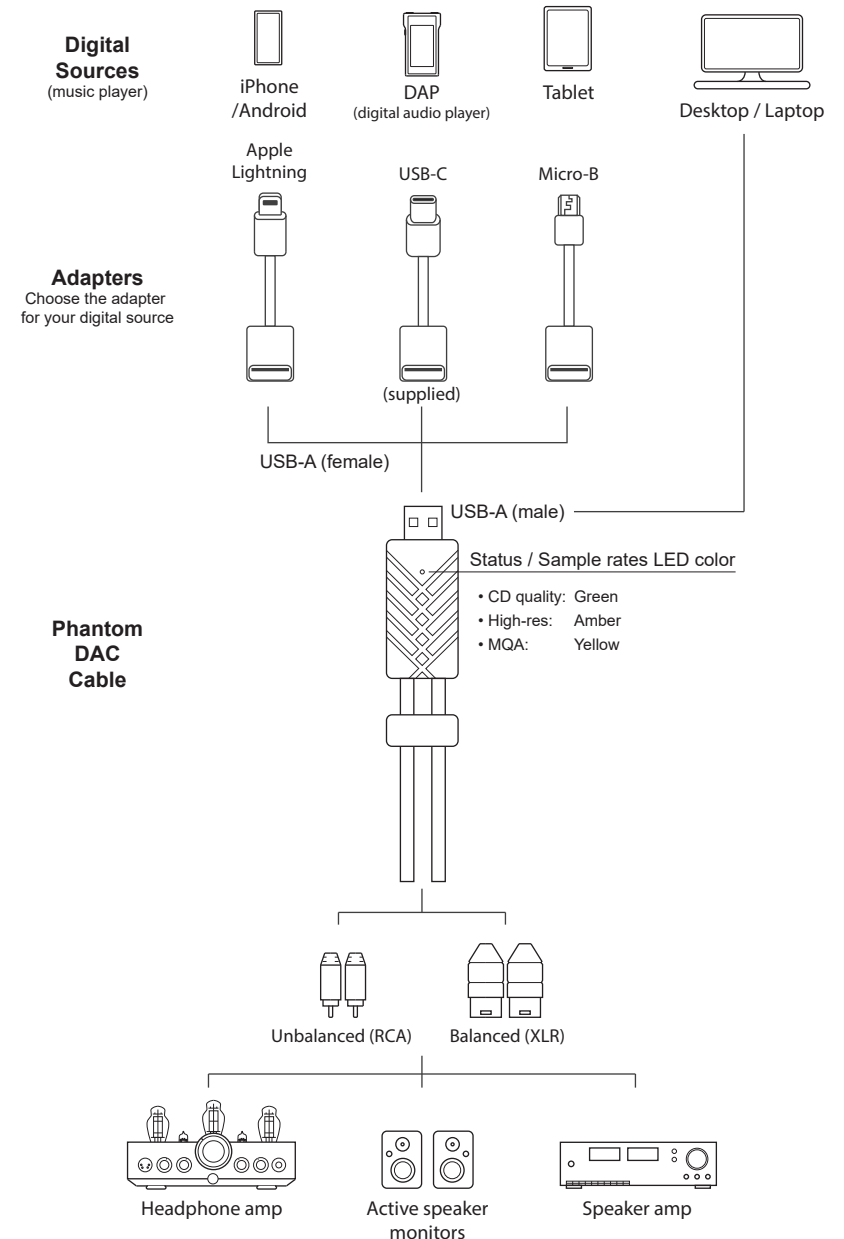

The unbelievably compact form reduces components clutter and fits right into any desktop audio system or amplified speakers. Simply choose the version for your system (RCA unbalanced or XLR balanced). The PHANTOM DAC cable packs outrageous performance and extensive connectivity to any phone, tablet, or computer. The advanced USB controller is optimized for plug-and-play and bus-powered. Your PHANTOM DAC is always ready for use - no audio drivers to install, no buttons to press, no system settings, and no apps to download. Simply sit back and enjoy the incredible sound. It's truly that easy!

Included in the box

- PHANTOM DAC cable
- USB-C to USB-A adapter
- Hard case

Features / Specifications

- MOSFET output stage
- 16 Ω Ultra-low output impedance
- ESS SABRE audiophile-grade DAC supports lossless audio up to 24-bit/384 kHz PCM and DSD128/5.6 MHz
- MQA Renderer
- Frequency response: 20Hz - 20kHz
  Maximum volts out:
  1.7V unbalanced or 3.4V balanced
- Distortion 0.007%
- Signal to noise ratio 101 dB
- Premium Woo Audio ELEVATION audio cable
- Custom low-resistant plug sleeve
- Cable management retainer

Connection Diagram

Three (3) year limited warranty. Have question? info@wooaudio.com Tel: 917-773-8645 (M-F)